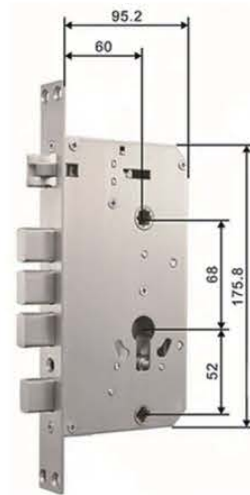

## Model : TASL-708

### Fingerprint Smart Lock

#### ► Product parameter:

- ◆ Color: Black, Bronze
- ◆ Material: Aluminum Alloy
- ◆ Door thickness: 40-90 mm
- ◆ APP: Tuya Smart TT Lock
- ◆ Network: wifi, bluetooth
- ◆ Power Supply: 8pcs AA Alkaline batteries
- ◆ Resolution: 500DPI
- ◆ Mechanical Cylinder: Super Level-C Cylinder
- ◆ Recognition time: <0.1s
- ◆ User Capacity: 300
- ◆ Weight: 3.9 kg
- ◆ Dimension: 370\*75\*24 mm
- ◆ Mortise: 6068 Anti-theft Mortise
- ◆ Suitable for: 40-60mm
- ◆ Unlock way: APP / Fingerprint / Card / Password / Key

#### ► Dimensions